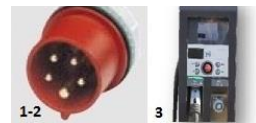

A professional meets your daily requirement

eScudo gives you the opportunity for driving up to 130 km with full battery cycle without emission and noise. Medium and fast charging options increase the daily range and flexibility.

MAIN SPECIFICATIONS

Range (km)		130
Maximum Speed (km/h)		100
Charging Options	Power	Charging Time
1) Normal	380VAC/32A	8 hours
2) Medium	380VAC/63A	4 hours
3) Fast	650VDC/120A	45 minutes (20%→80% with CHAdeMO)

eScudo Passenger

TECHNICAL SPECIFICATIONS

Electric Motor	Type	Asynchronous water cooling
	Max. Performance (kW/PS)	60/82
Battery	Type	Lithium-Ion
	Voltage (V)	267
	Capacity (kWh)	40
Number of Seats	8	
Kerb Weight (kg)	2207	
Gross Vehicle Weight (kg)	2810	
Payload (kg)	603	
Wheelbase (mm)	A	3122
Length (mm)	B	5135-5143
Width (mm)	C	1895
Height (Unladen) (mm)	D	1880-1980